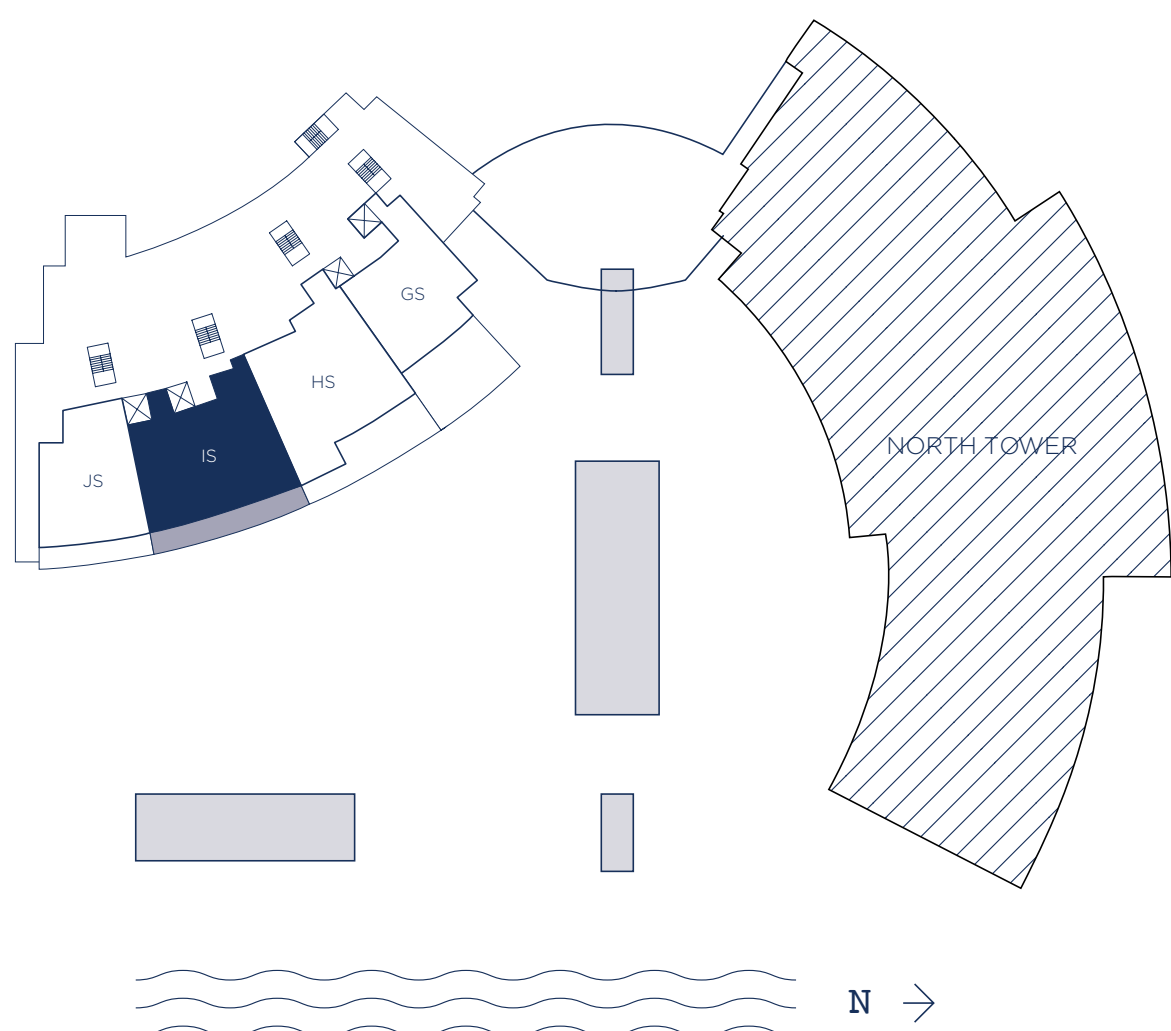

ENDLESS SUMMER

MODEL IS / 2 BEDROOMS 3 BATHS + DEN

INTERIOR LIVING AREA	EXTERIOR LIVING AREA	TOTAL LIVING AREA
2,586 SQ. FT.	482 SQ. FT.	3,068 SQ. FT.
240.24 SQ. M.	44.77 SQ. M.	285.01 SQ. M.