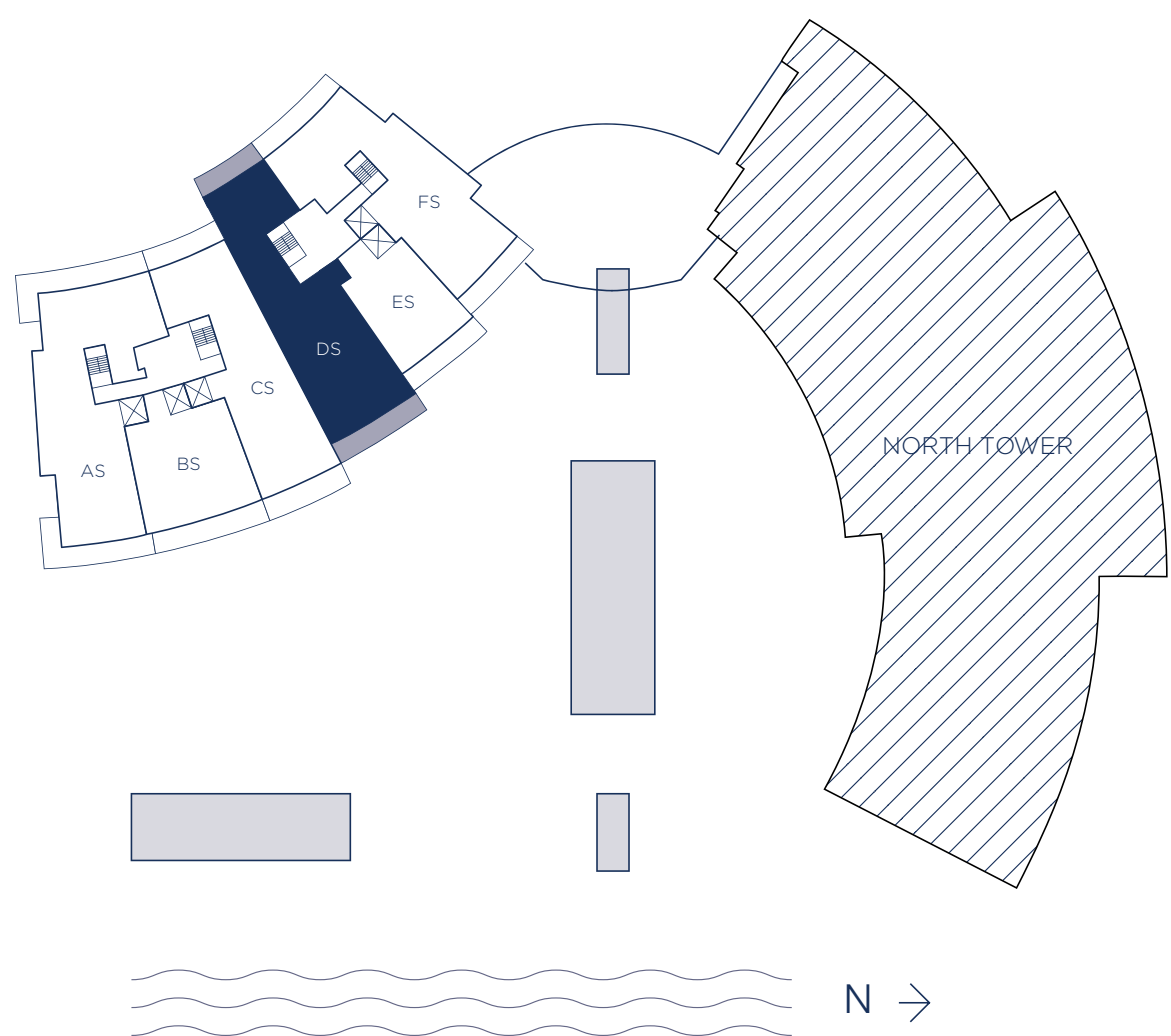

ENDLESS SUMMER

MODEL DS / 4 BEDROOMS 4.5 BATHS + FAMILY ROOM

INTERIOR LIVING AREA	EXTERIOR LIVING AREA	TOTAL LIVING AREA
3,365 SQ.FT.	599 SQ.FT.	3,964 SQ.FT.
312.61 SQ.M.	55.64 SQ.M.	368.25 SQ.M.