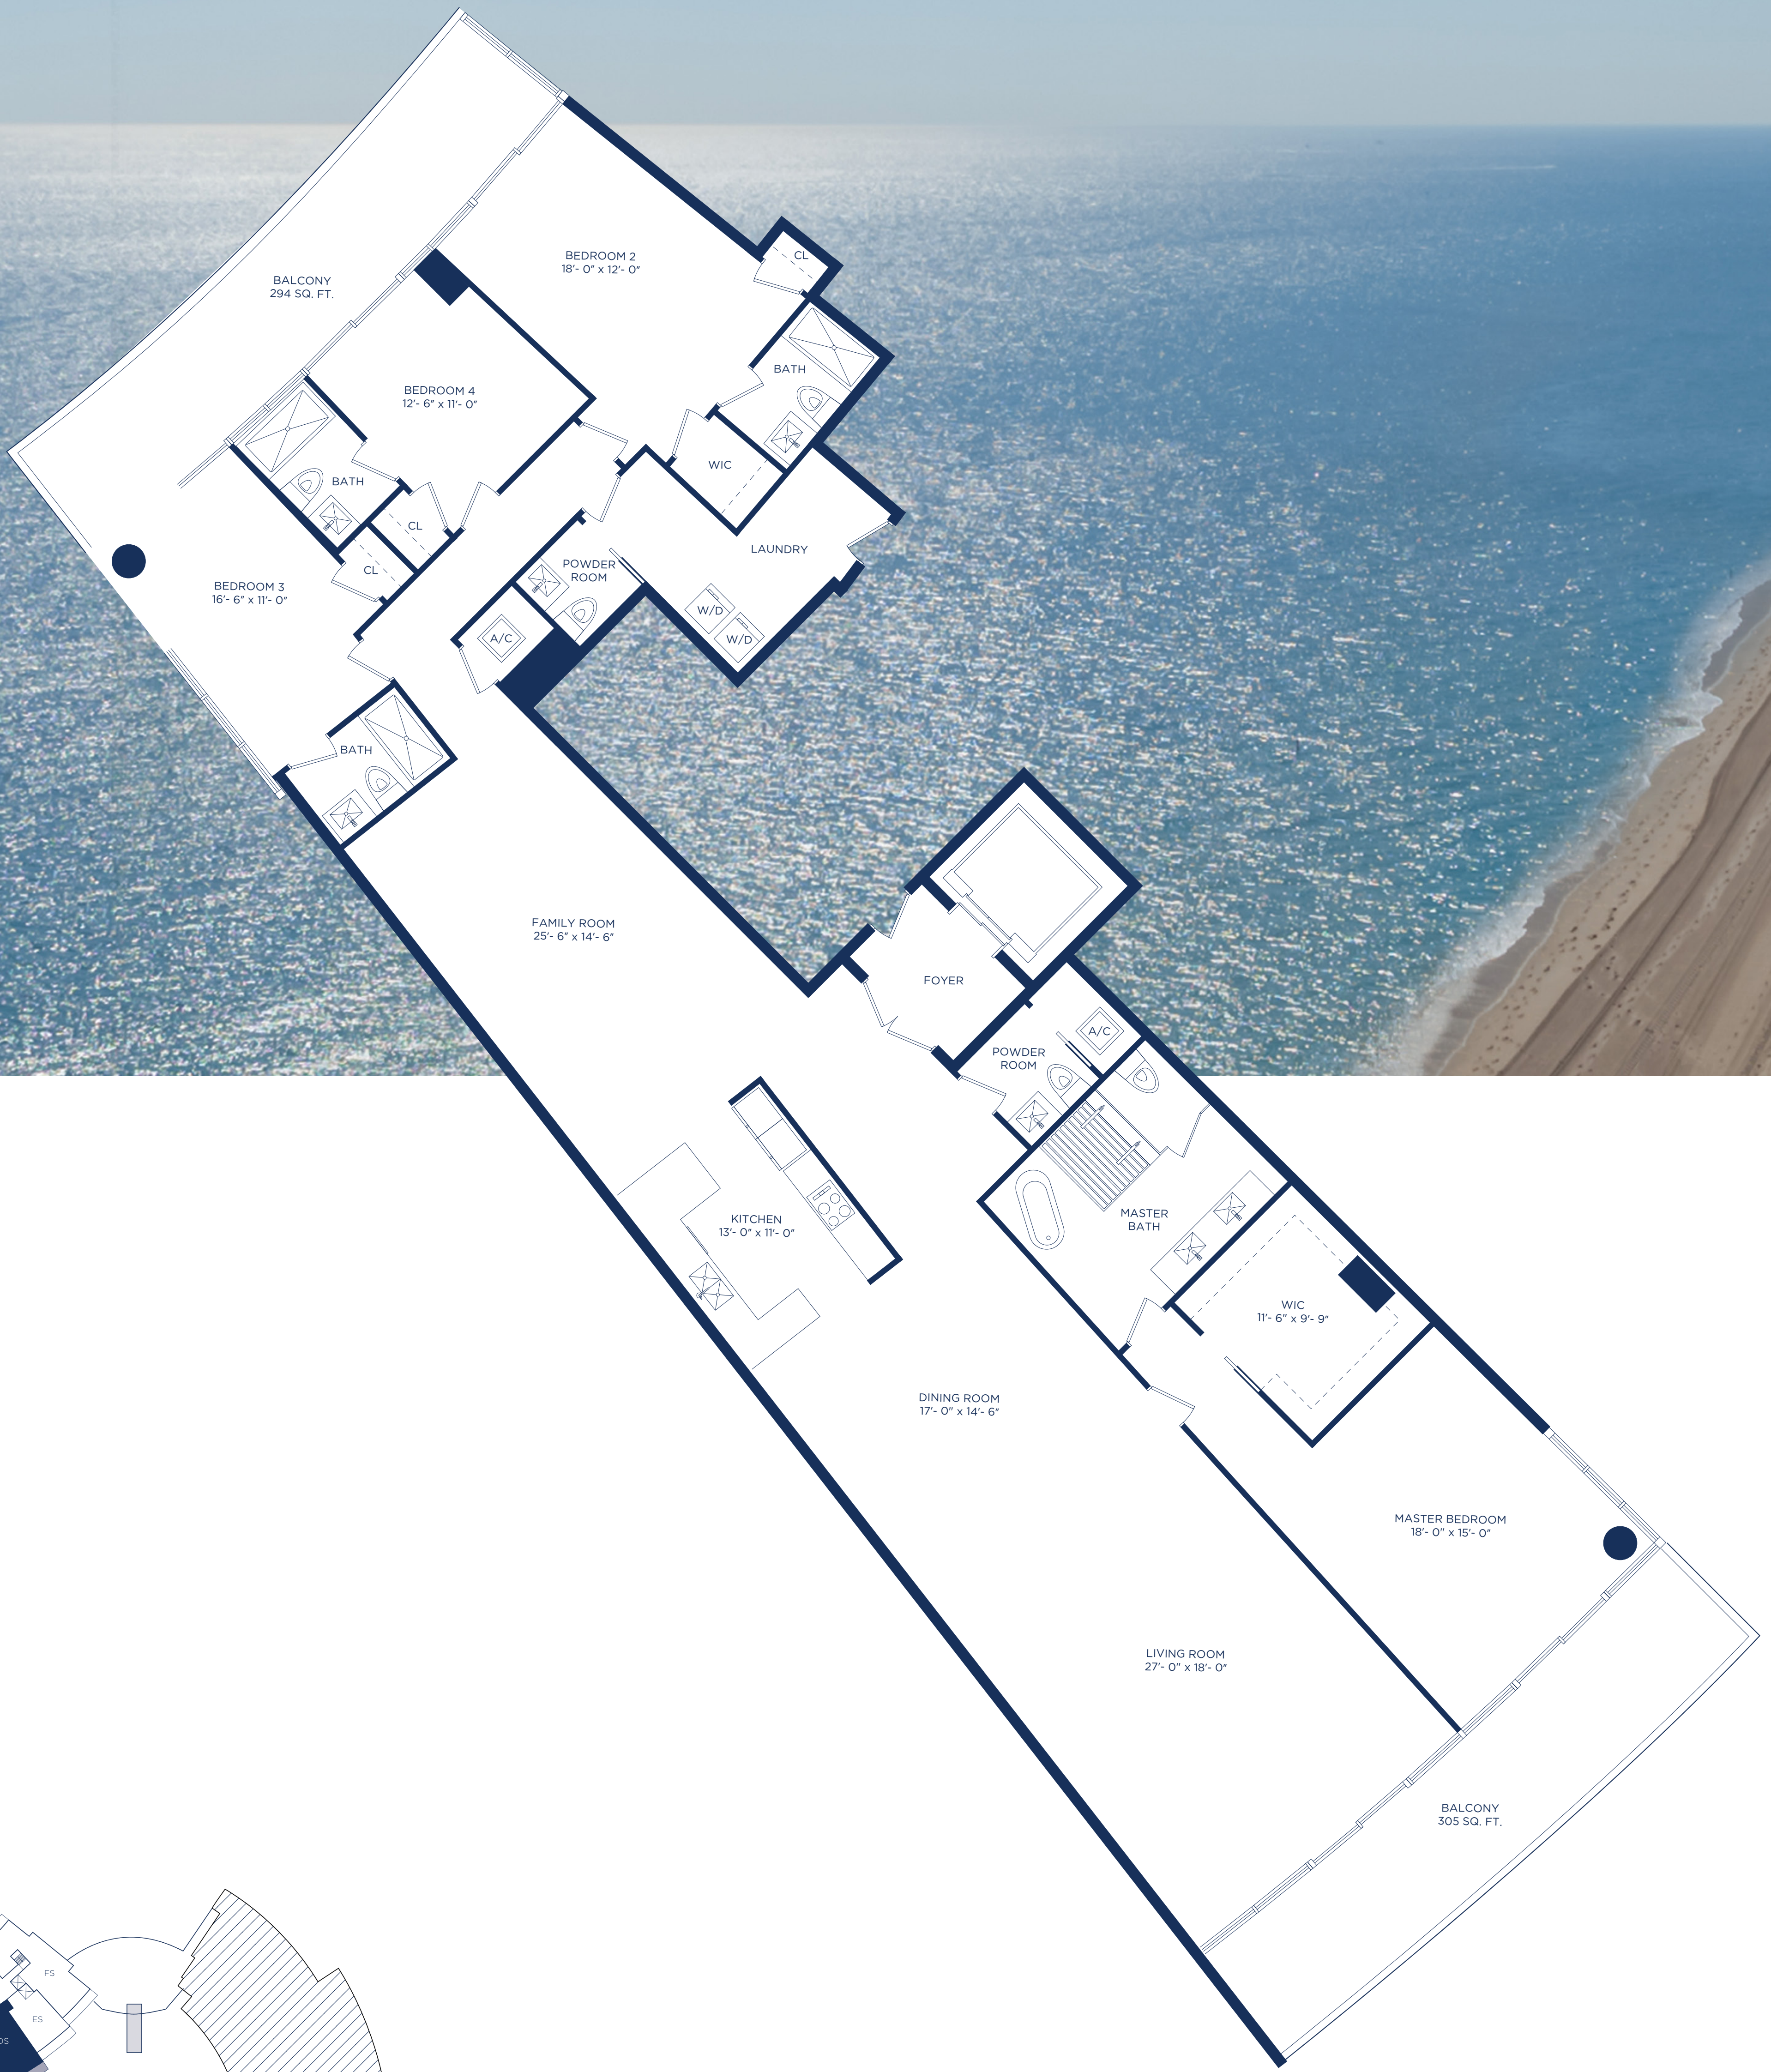

ENDLESS SUMMER

MODEL DS / 4 BEDROOMS 4.5 BATHS + FAMILY ROOM

INTERIOR LIVING AREA	EXTERIOR LIVING AREA	TOTAL LIVING AREA
3,365 SQ.FT.	599 SQ.FT.	3,964 SQ.FT.
312.61 SQ.M.	55.64 SQ.M.	368.25 SQ.M.